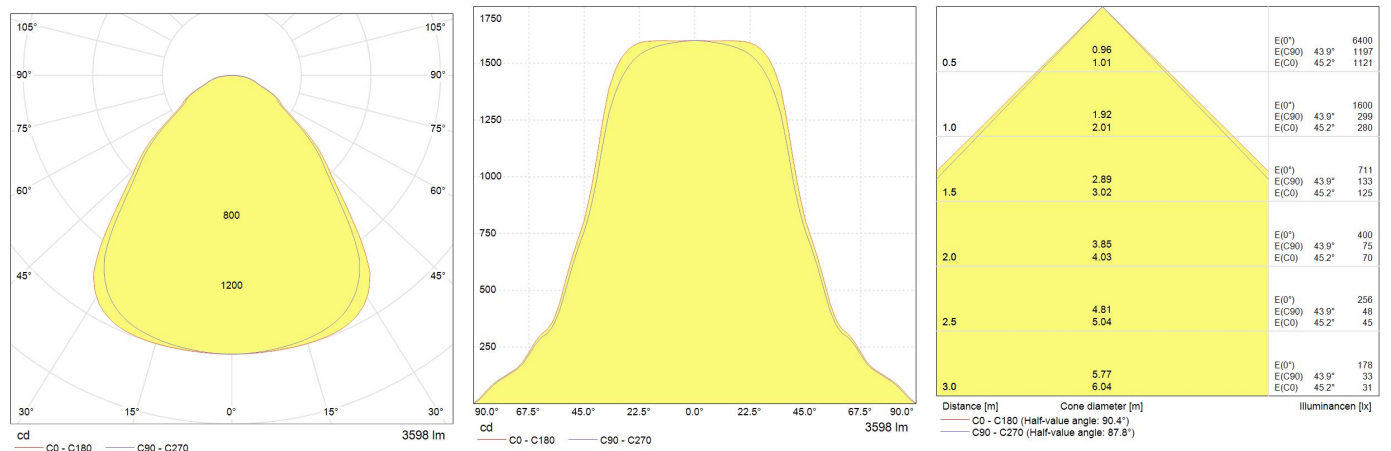

Logistic data

Box quantity	1
Shipment	Standard
Product status	Available

Light distribution

Downloads & Links

[Go to the catalog site (HTTP)](#)

[Datasheet (PDF)](#)

[Installation guide (PDF)](#)

[Images (HTTP)](#)

[DoC document (PDF)](#)

[Datasheet (FR) (PDF)](#)