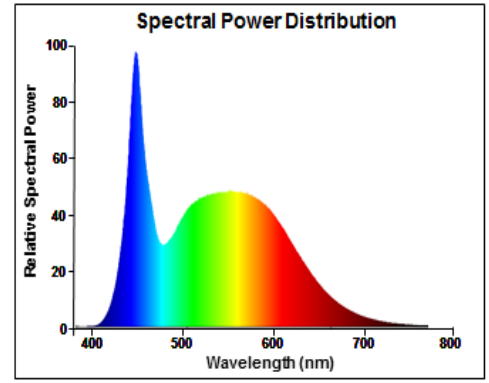

# Spectral distributions

STICK 5.5W 3000K

STICK 5.5W 4000K

STICK 5.5W 6500K

STICK 8.5W 3000K

STICK 8.5W 4000K

STICK 8.5W 6500K

STICK 10.5W 3000K