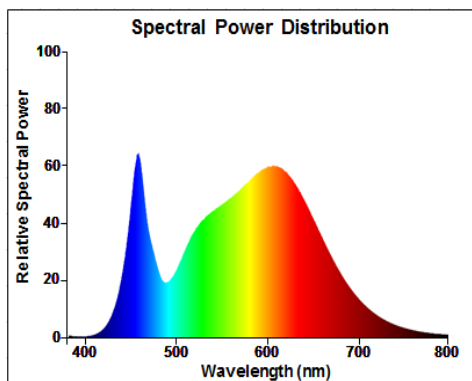

# Spectral distributions

STICK 5.5W 3000K

STICK 5.5W 4000K

STICK 5.5W 6500K

STICK 8.5W 3000K

STICK 8.5W 4000K

STICK 8.5W 6500K

STICK 10.5W 3000K

STICK 10.5W 4000K

STICK 10.5W 6500K

STICK 14W 3000K

STICK 14W 4000K

STICK 14W 6500K

All values 180-400nm are 0