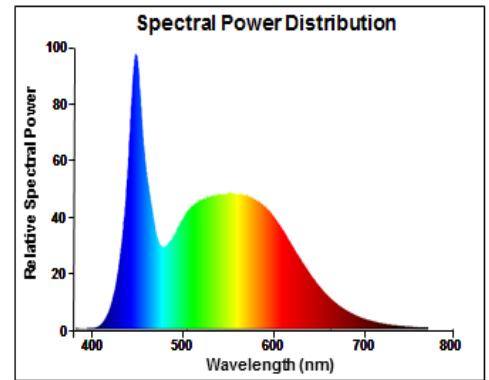

# Spectral distributions

STICK 5.5W 3000K

STICK 5.5W 4000K

STICK 5.5W 6500K

STICK 8.5W 3000K

STICK 8.5W 4000K

STICK 8.5W 6500K

STICK 10.5W 3000K

STICK 10.5W 4000K

STICK 10.5W 6500K

STICK 14W 3000K

STICK 14W 4000K

STICK 14W 6500K

All values 180-400nm are 0