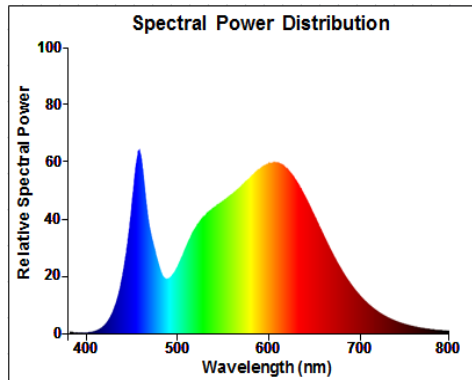

# Spectral distributions

STICK 5.5W 3000K

STICK 5.5W 4000K

STICK 5.5W 6500K

STICK 8.5W 3000K

STICK 8.5W 4000K

STICK 8.5W 6500K

STICK 10.5W 3000K

STICK 10.5W 4000K

STICK 10.5W 6500K

STICK 14W 3000K

STICK 14W 4000K

STICK 14W 6500K

All values 180-400nm are 0