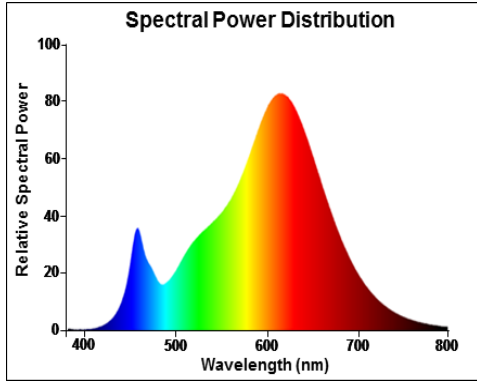

# Spectral distributions

STICK 5.5W 3000K

STICK 5.5W 4000K

STICK 5.5W 6500K

STICK 8.5W 3000K

STICK 8.5W 4000K

STICK 8.5W 6500K

STICK 10.5W 3000K