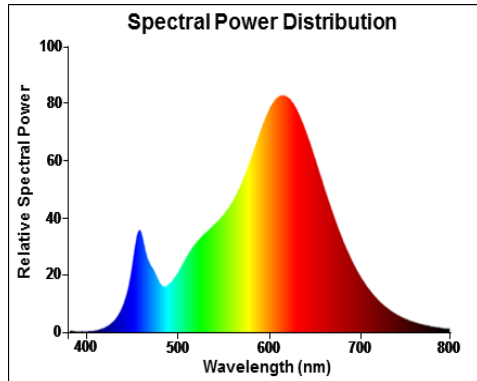

# Spectral distributions

STICK 5.5W 3000K

STICK 5.5W 4000K

STICK 5.5W 6500K

STICK 8.5W 3000K

STICK 8.5W 4000K

STICK 8.5W 6500K

STICK 10.5W 3000K

STICK 10.5W 4000K

STICK 10.5W 6500K

STICK 14W 3000K

STICK 14W 4000K

STICK 14W 6500K

All values 180-400nm are 0