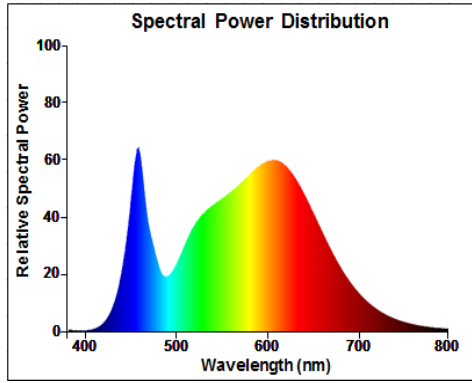

# Spectral distributions

STICK 5.5W 3000K

STICK 5.5W 4000K

STICK 5.5W 6500K

STICK 8.5W 3000K

STICK 8.5W 4000K

STICK 8.5W 6500K

STICK 10.5W 3000K