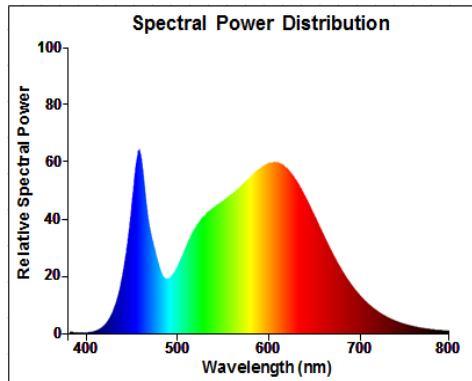

# Spectral distributions

STICK 5.5W 3000K

STICK 5.5W 4000K

STICK 5.5W 6500K

STICK 8.5W 3000K

STICK 8.5W 4000K

STICK 8.5W 6500K

STICK 10.5W 3000K

STICK 10.5W 4000K

STICK 10.5W 6500K

STICK 14W 3000K

STICK 14W 4000K

STICK 14W 6500K

All values 180-400nm are 0