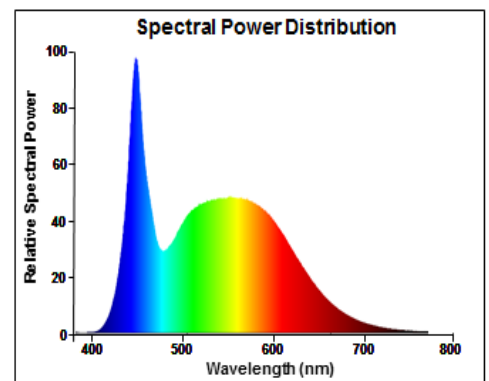

# Spectral distributions

STICK 5.5W 3000K

STICK 5.5W 4000K

STICK 5.5W 6500K

STICK 8.5W 3000K

STICK 8.5W 4000K

STICK 8.5W 6500K

STICK 10.5W 3000K

STICK 10.5W 4000K

STICK 10.5W 6500K

STICK 14W 3000K

STICK 14W 4000K

STICK 14W 6500K

All values 180-400nm are 0