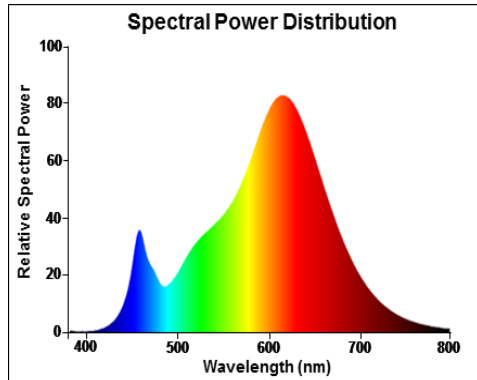

# Spectral distributions

STICK 5.5W 3000K

STICK 5.5W 4000K

STICK 5.5W 6500K

STICK 8.5W 3000K

STICK 8.5W 4000K

STICK 8.5W 6500K

STICK 10.5W 3000K

STICK 10.5W 4000K

STICK 10.5W 6500K

STICK 14W 3000K

STICK 14W 4000K

STICK 14W 6500K

All values 180-400nm are 0