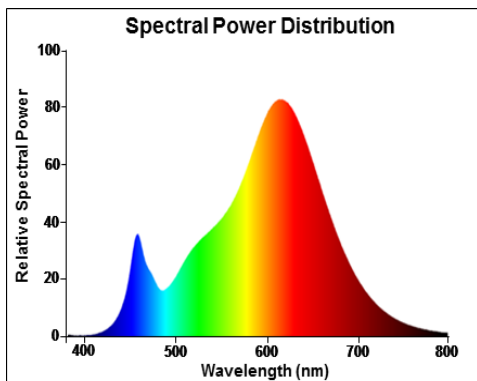

# Spectral distributions

STICK 5.5W 3000K

STICK 5.5W 4000K

STICK 5.5W 6500K

STICK 8.5W 3000K

STICK 8.5W 4000K

STICK 8.5W 6500K

STICK 10.5W 3000K

STICK 10.5W 4000K

STICK 10.5W 6500K

STICK 14W 3000K

STICK 14W 4000K

STICK 14W 6500K

All values 180-400nm are 0