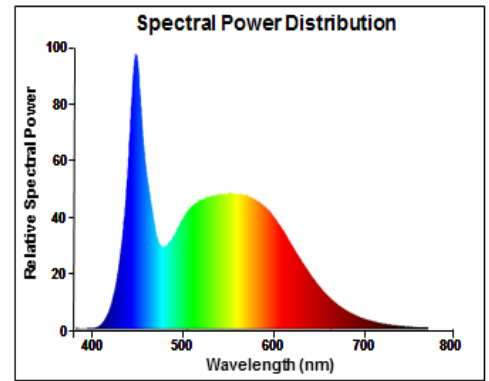

# Spectral distributions

STICK 5.5W 3000K

STICK 5.5W 4000K

STICK 5.5W 6500K

STICK 8.5W 3000K

STICK 8.5W 4000K

STICK 8.5W 6500K

STICK 10.5W 3000K

STICK 10.5W 4000K

STICK 10.5W 6500K

STICK 14W 3000K

STICK 14W 4000K

STICK 14W 6500K

All values 180-400nm are 0