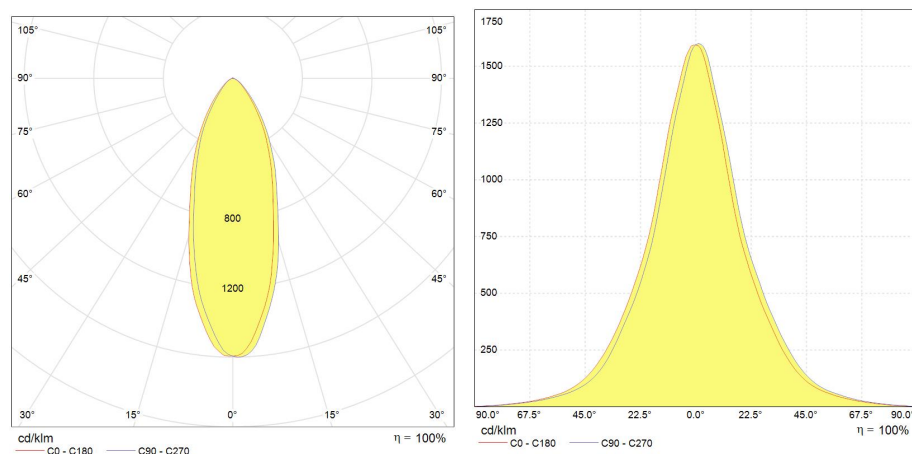

Electrical data

Nominal lamp power factor...	0.75
Rated power [W]	5.0
Startup time [sec]	<1sec
Number of switching cycles	100 000
Dimming Capability	Yes
Nominal lamp voltage range [V]	230
Nominal power [W]	5
Nominal lamp voltage [V]	230

Logistic data

Shipment	Standard
DUN Code	20064894509487
EAN Code	0064894509483
Pack Quantity	8
Inner pack type	Box
Product status	Available

Light distribution